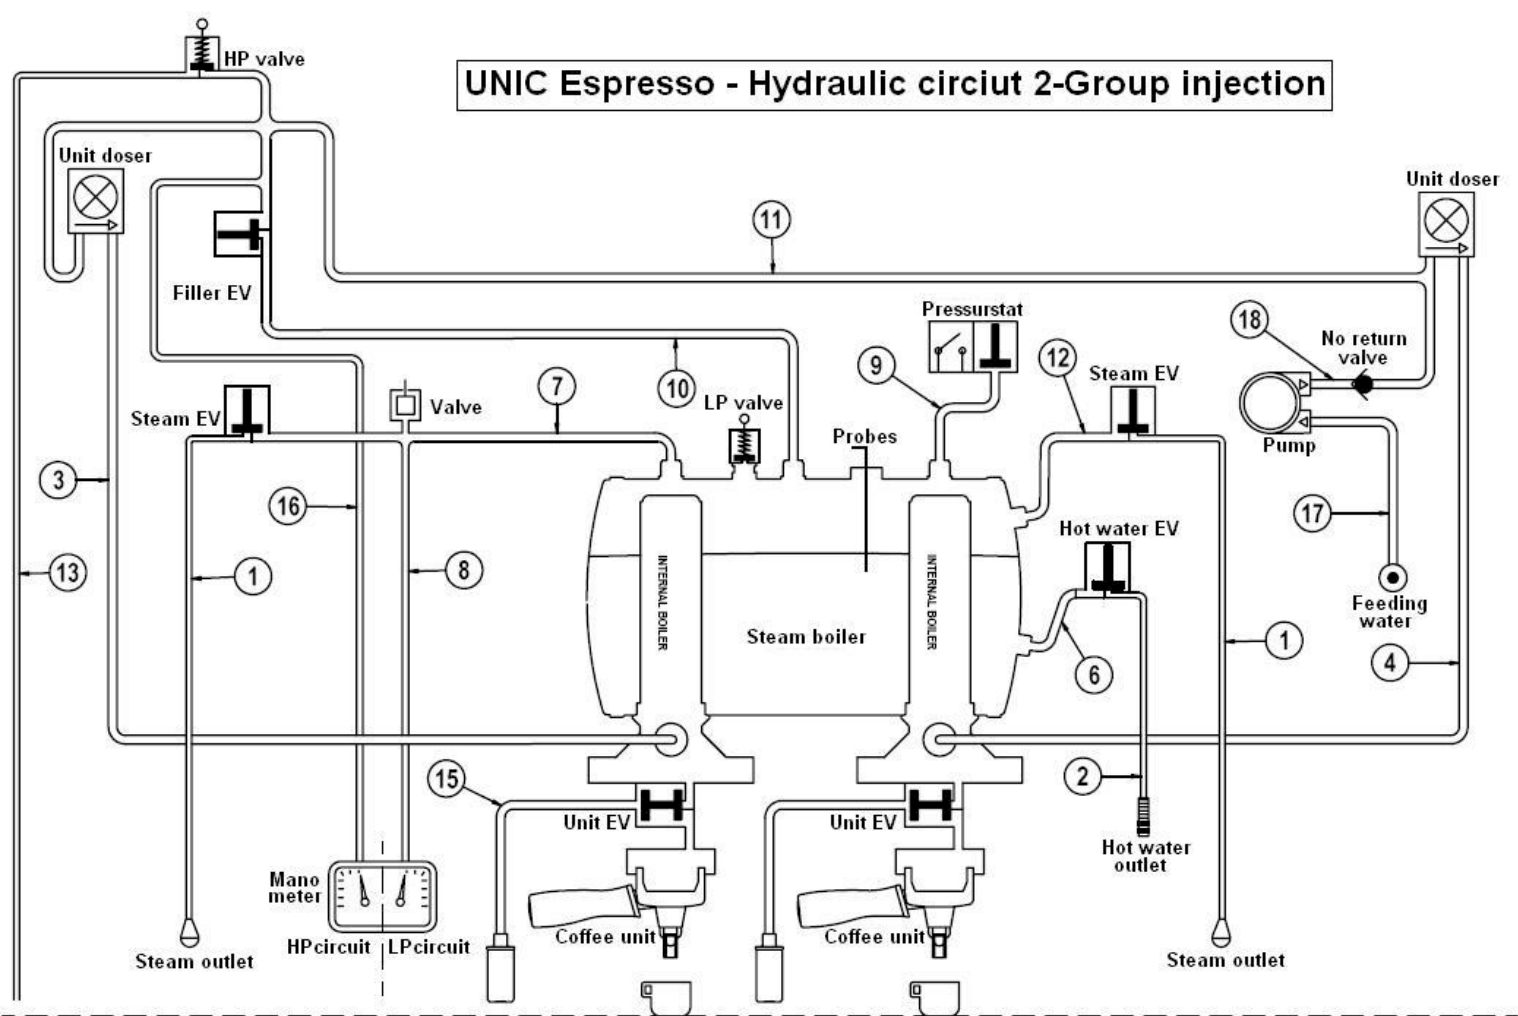

UNIC Espresso - Hydraulic circuit 2-Group injection

Pos.#	Part #	Description
1	DV6060	PIPE HOT WATER OUTLET
2	DV6061	PIPE STEAM OUTLET
3	DV6070	PIPE UNIT FILLING
4	DV6071	PIPE UNIT FILLING
6	DV6072	PIPE HOT WATER EV FILLING
7	DV6073	PIPE STEAM VALVE
8	DV6074	PIPE LP MANOMETER
9	DV6075	PIPE PRESSURESTAT

Drain

Courtesy of
Services Unlimited, Inc./ Parts Guru
 650 North Cannon Avenue, Lansdale, PA 19446
 Phone: 215361-7000; Fax: 215-361-7434
 E-mail: granita@rcn.com

Pos.#	Part #	Description
10	DV6076	PIPE BOILER FILLING
11	DV6077	PIPE DOSER FILLING
12	DV6078	PIPE RIGHT STEAM FILLING
13	DV6079	PIPE VALVE EXHAUST
15	DV6039	PIPE GROUP DISCHARGE
16	DV6014	PIPE MANOMETER HP
17	ID-75	PIPE FLEXIBLE
18	DN-625	PIPE FLEXIBLE